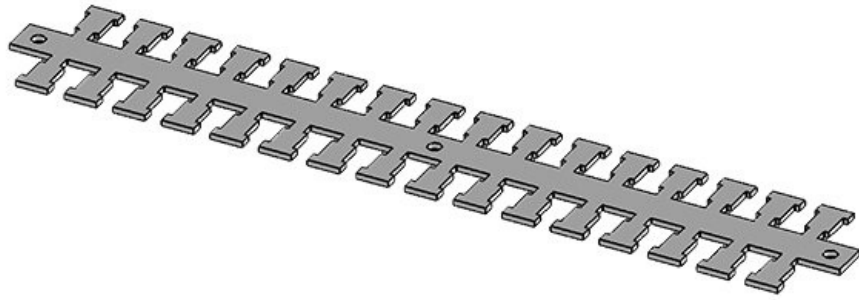

KAFM 16

Part No.	36530	Length L2	268,5 mm
EAN	4251269303	Width	49 mm
	081	Height	2 mm
Package quantity	1	No. of screw holes	3
Hole size	M4	Diam. of screw holes	4,5 mm
Strain relief (acc. to EN 62444)	1	No. of teeth	16
For max. no. of cables	16		
Length L1	281,5 mm