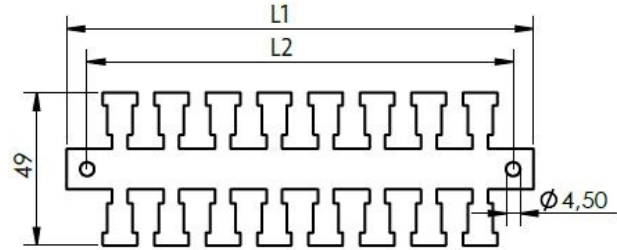

KAFM-EMC cable assembly with strain relief

for shield earthing and simultaneous strain relief

The EMC strain relief plate KAFM is practical for earthing interferences on the cable shield.

The cable assembly can be assembled on a mounting plate with screws, with SC-feet on C section rails C30 or with MF-feet on 35 mm top hat DIN rails.