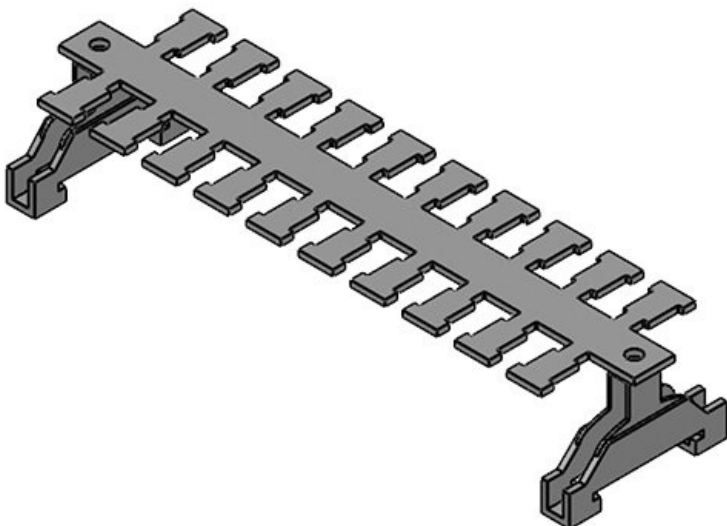

KAFM 10|SK

Part No.	36440	Length L1	182,5 mm
EAN	4251269302	Length L2	169,5 mm
	749	No. of teeth	10
Package quantity	1		
Width	49 mm		
Height	36 mm		
Strain relief (acc. to EN 62444)	1		
For max. no. of cables	10