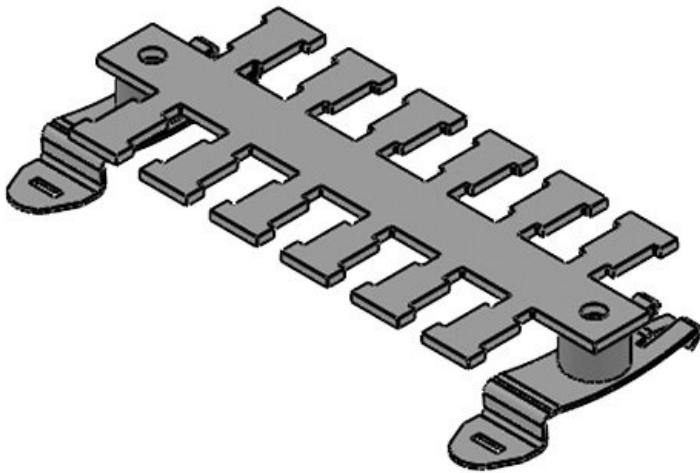

KAFM 6|SF

Part No.	36446	Length L1	116,5 mm
EAN	4251269302	Length L2	103,5 mm
	770	No. of teeth	6
Package quantity	1		
Width	49 mm		
Height	19 mm		
Strain relief	1		
(acc. to EN 62444)			
For max. no. of cables	6