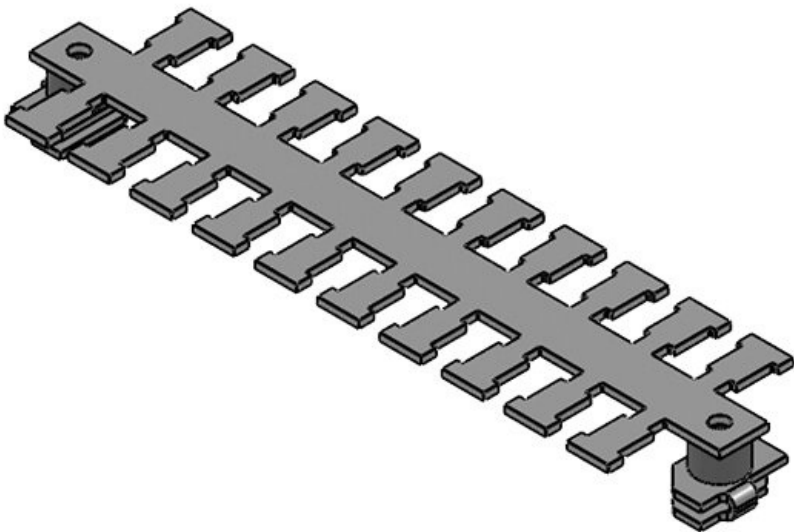

KAFM 10|SC

Part No.	36400	Length L1	182,5 mm
EAN	4251269302	Length L2	169,5 mm
	602	No. of teeth	10
Package quantity	1		
Width	49 mm		
Height	19 mm		
Strain relief (acc. to EN 62444)	1		
For max. no. of cables	10