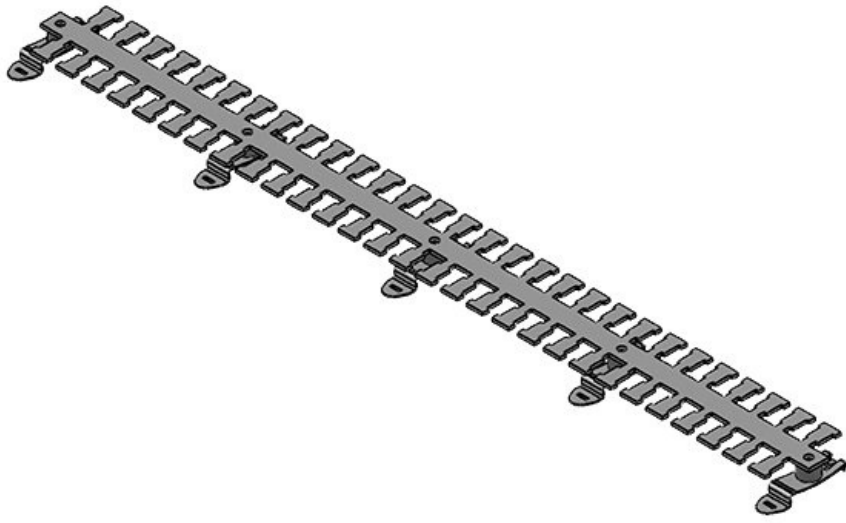

KAFM 29|SF

Part No.	36454	Length L1	494,5 mm
EAN	4251269302	Length L2	481,5 mm
	817	No. of teeth	29
Package quantity	1		
Width	49 mm		
Height	19 mm		
Strain relief (acc. to EN 62444)	1		
For max. no. of cables	29