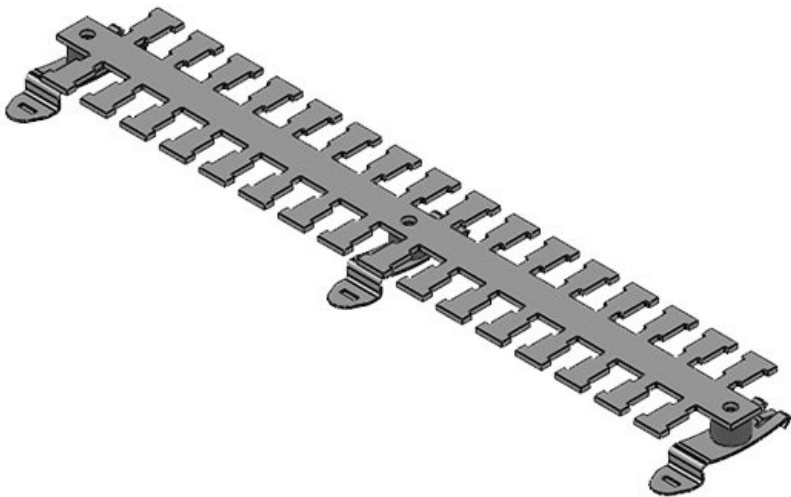

KAFM 16|SF

Part No.	36452	Length L1	281,5 mm
EAN	4251269302800	Length L2	268,5 mm
		No. of teeth	16
Package quantity	1		
Width	49 mm		
Height	19 mm		
Strain relief (acc. to EN 62444)	1		
For max. no. of cables	16