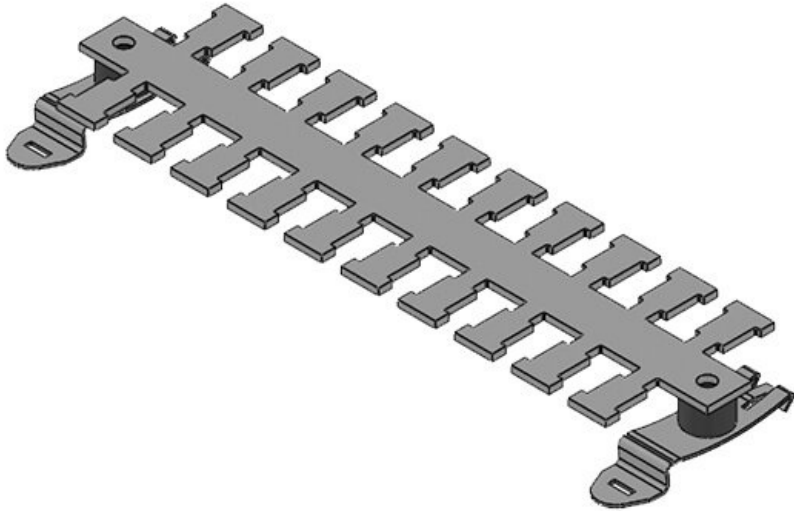

KAFM 10|SF

Part No.	36450	Length L1	182,5 mm
EAN	4251269302794	Length L2	169,5 mm
		No. of teeth	10
Package quantity	1		
Width	49 mm		
Height	19 mm		
Strain relief (acc. to EN 62444)	1		
For max. no. of cables	10