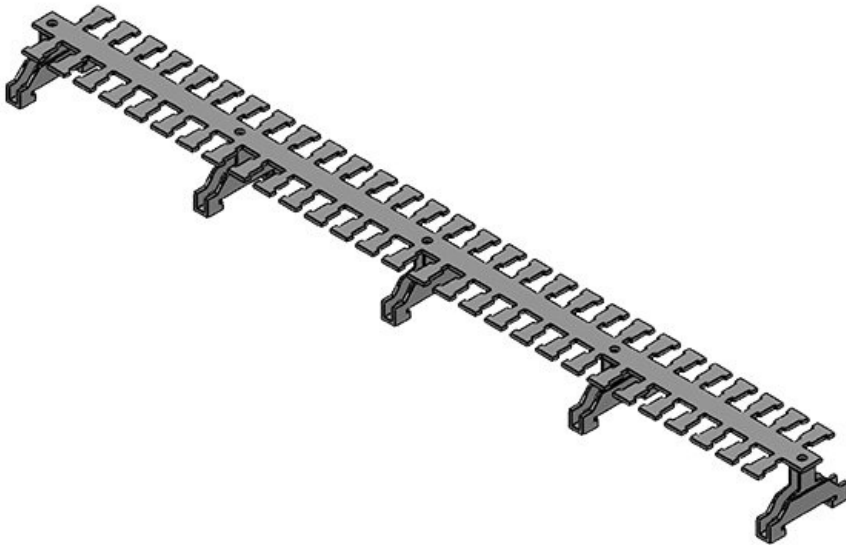

KAFM 29|SK

Part No.	36471	Length L1	494,5 mm
EAN	4251269302	Length L2	481,5 mm
	916	No. of teeth	29
Package quantity	1		
Width	49 mm		
Height	36 mm		
Strain relief (acc. to EN 62444)	1		
For max. no. of cables	29