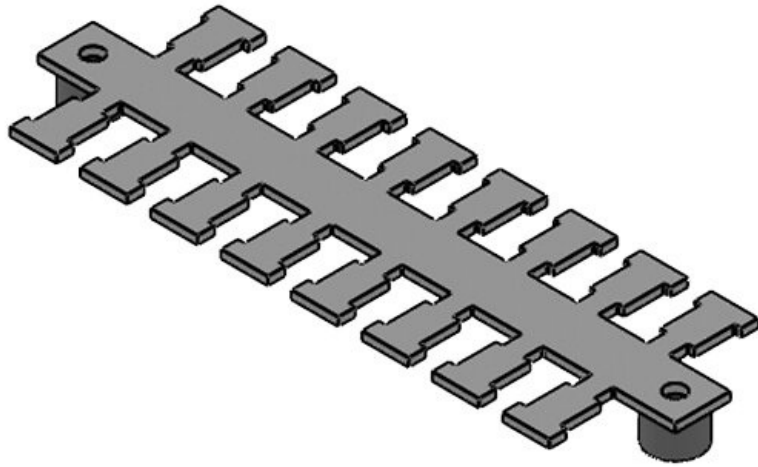

KAFM 8|DH

Part No.	36488	Width	49 mm
EAN	4251269302	Height	10 mm
	961	No. of screw	2
Package	1	holes	
quantity		Diam. of screw	4,5 mm
Strain relief	1	holes	
(acc. to EN		No. of teeth	8
62444)			
For max. no. of	8		
cables			
Length L1	149,5 mm		
Length L2	136,5 mm