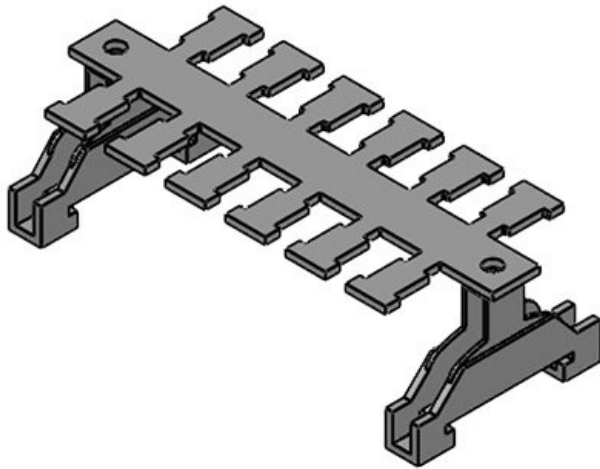

KAFM 6|SK

Part No.	36436	Length L1	116,5 mm
EAN	4251269302	Length L2	103,5 mm
	725	No. of teeth	6
Package quantity	1		
Width	49 mm		
Height	36 mm		
Strain relief	1		
(acc. to EN 62444)			
For max. no. of cables	6