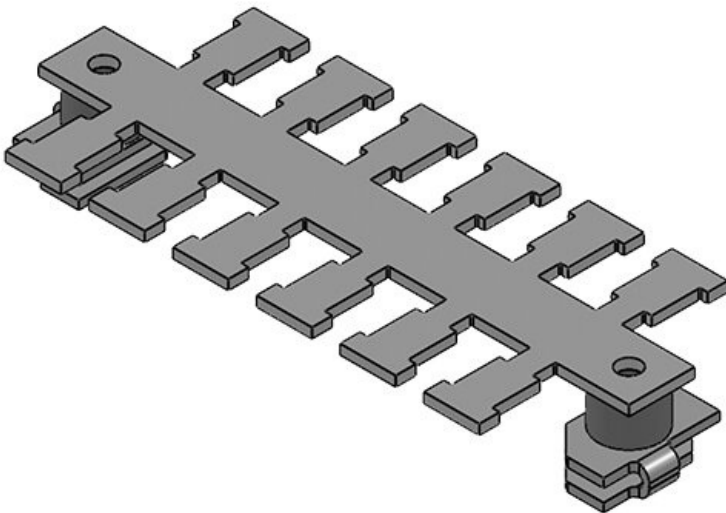

KAFM 6|SC

Part No.	36416	Length L1	116,5 mm
EAN	4251269302	Length L2	103,5 mm
	633	No. of teeth	6
Package quantity	1		
Width	49 mm		
Height	19 mm		
Strain relief	1		
(acc. to EN 62444)			
For max. no. of cables	6