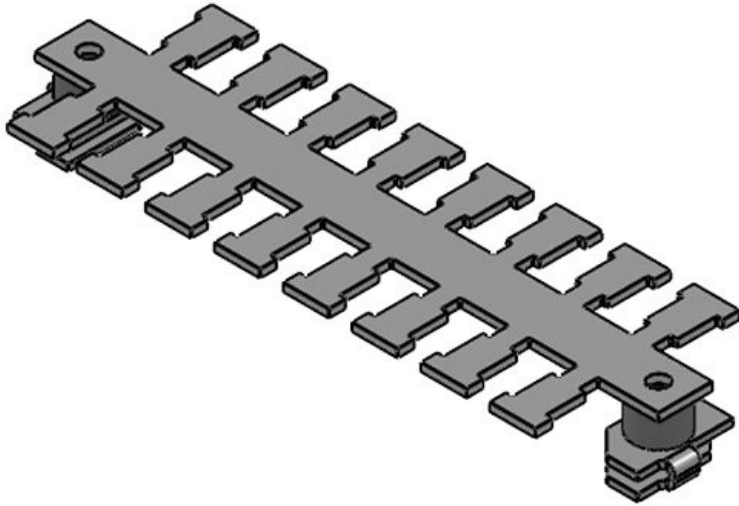

KAFM 8|SC

Part No.	36418	Length L1	149,5 mm
EAN	4251269302	Length L2	136,5 mm
	640	No. of teeth	8
Package quantity	1		
Width	49 mm		
Height	19 mm		
Strain relief (acc. to EN 62444)	1		
For max. no. of cables	8