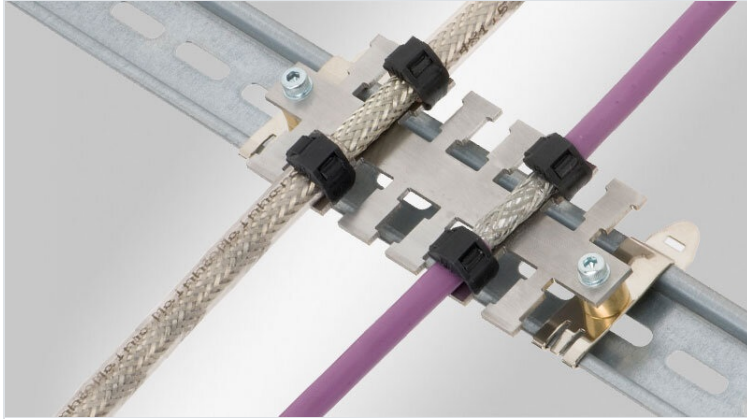

KAFM-EMC cable assembly with strain relief

for shield earthing and simultaneous strain relief

The EMC strain relief plate KAFM is practical for earthing interferences on the cable shield.

The cable assembly can be assembled on a mounting plate with screws, with SC-feet on C section rails C30 or with MF-feet on 35 mm top hat DIN rails.

RoHS compliant

Made in Germany

Specifications

Material	Stainless steel
Properties	vibration proof
Mounting options	Snap-in, Screw type mounting

Advantages & Benefits

- Universal solution

Product types & Sizes