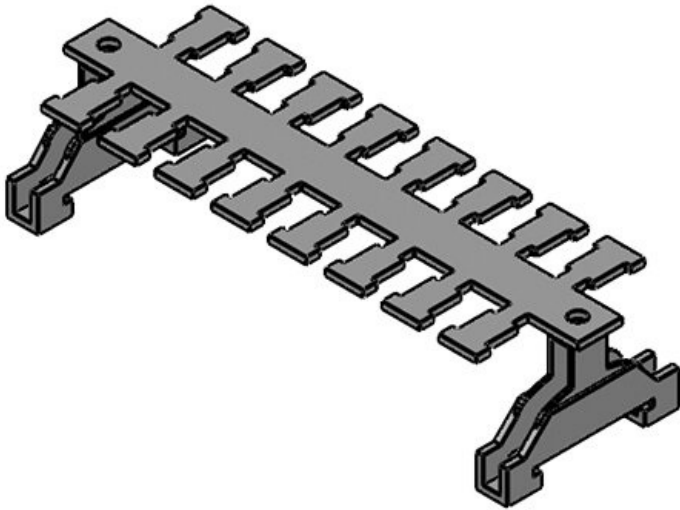

KAFM 8|SK

Part No.	36438	Length L1	149,5 mm
EAN	4251269302	Length L2	136,5 mm
	732	No. of teeth	8
Package quantity	1		
Width	49 mm		
Height	36 mm		
Strain relief (acc. to EN 62444)	1		
For max. no. of cables	8