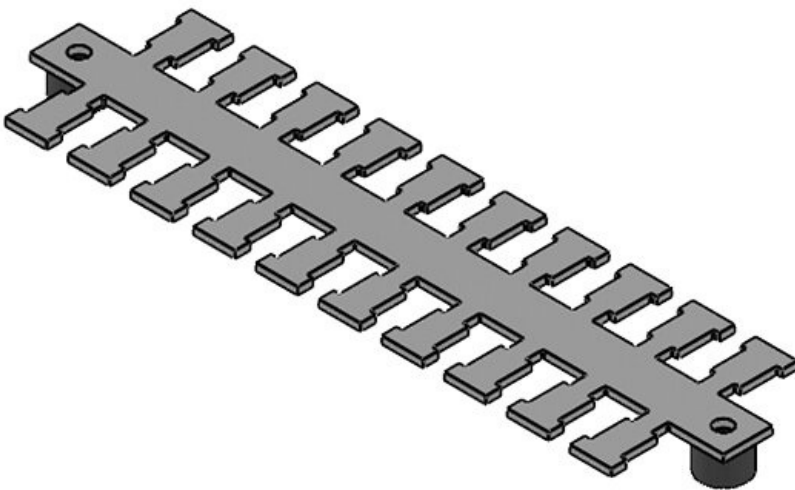

KAFM 10|DH

Part No.	36490	Width	49 mm
EAN	4251269302	Height	10 mm
	978	No. of screw	2
Package	1	holes	
quantity		Diam. of screw	4,5 mm
Strain relief	1	holes	
(acc. to EN		No. of teeth	10
62444)			
For max. no. of	10		
cables			
Length L1	182,5 mm		
Length L2	169,5 mm