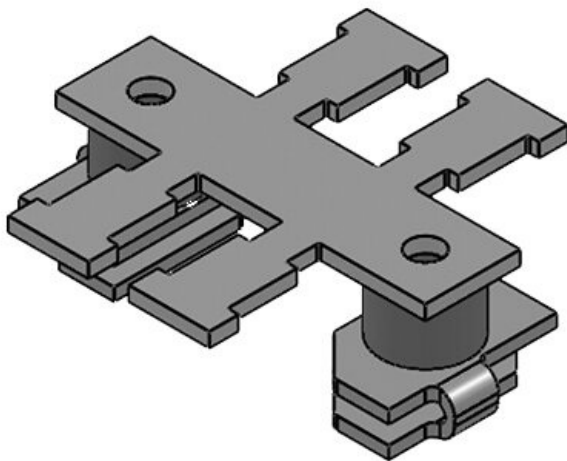

KAFM 2|SC

Part No.	36412	Length L1	50,5 mm
EAN	4251269302	Length L2	37,5 mm
	619	No. of teeth	2
Package quantity	1		
Width	49 mm		
Height	19 mm		
Strain relief (acc. to EN 62444)	1		
For max. no. of cables	2