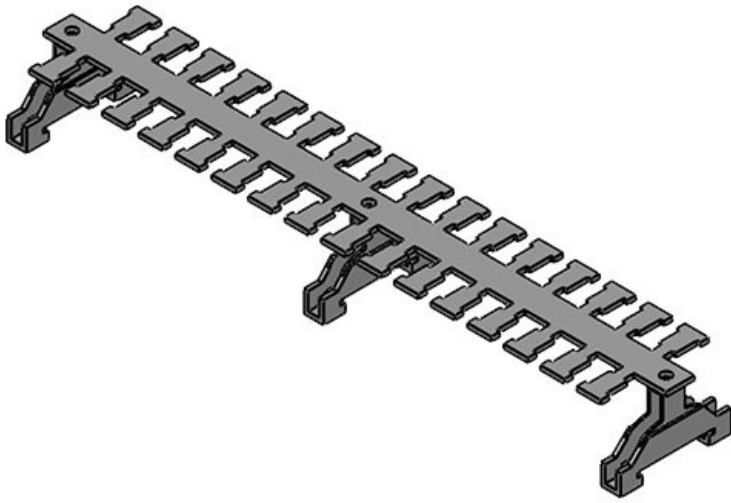

KAFM 16|SK

Part No.	36470	Length L1	281,5 mm
EAN	4251269302	Length L2	268,5 mm
	909	No. of teeth	16
Package quantity	1		
Width	49 mm		
Height	36 mm		
Strain relief (acc. to EN 62444)	1		
For max. no. of cables	16