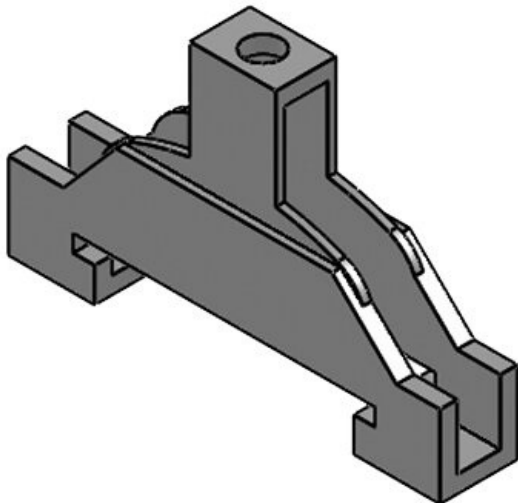

SK single

Part No.	36232	Diam. of screw	5,1 mm
EAN	4251269302268	holes	
Package quantity	10		
Length	50 mm		
Width	9 mm		
Height	31 mm		
No. of screw holes	1		

Part No.	36220	No. of screw	1
EAN	4251269302	holes	
	183	Diam. of screw	4,1 mm
Package	10	holes	
quantity			
Length	26 mm		
Width	22,5 mm		
Height	6,5 mm		
Mounting	2		
height			